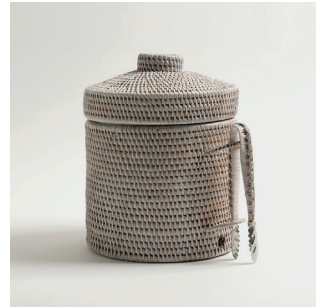

KALINKO

Kalinko has created a beautiful range of hand-crafted pieces, all made in Burma, with each taking several days and sometimes weeks to make. The main motivation behind the company is to support as many communities of crafters as possible, helping them build sustainable businesses and preserving their talents for the future.

Rattan ice bucket with tongs in green, mid blue, brown & white 26cm high, £72