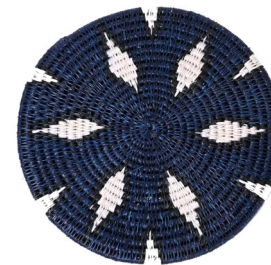

Large decorative tray, 36cm, £70

Large decorative basket, 45cm, acacia blush, £80

Trivet, blush pink/red, 28cm, £25

Trivet, blush acacia blush, 21cm, £16

Bullseye placemat, 32cm, blush pink/red, £13

Trivet, 28cm, indigo, £25