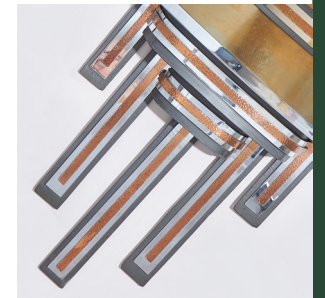

HOW TO FIND US

BEAR
10A New Street
Petworth
West Sussex
GU28 0AS

Tel. 01798 651 066 Email: info@bearpetworth.com

Opening hours: Monday to Saturday, 10am to 5pm

Anthony Redmile horn and polished aluminium mirror, 1970s,
73cm diameter, £2,850