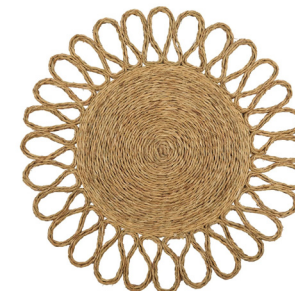

Large decorative tray, 36cm, £70

Large decorative basket, 45cm, acacia blush, £80

Trivet, blush pink/red, 28cm, £25

Trivet, blush acacia blush, 21cm, £16

Bullseye placemat, 32cm, blush pink/red, £13

Trivet, 28cm, indigo, £25