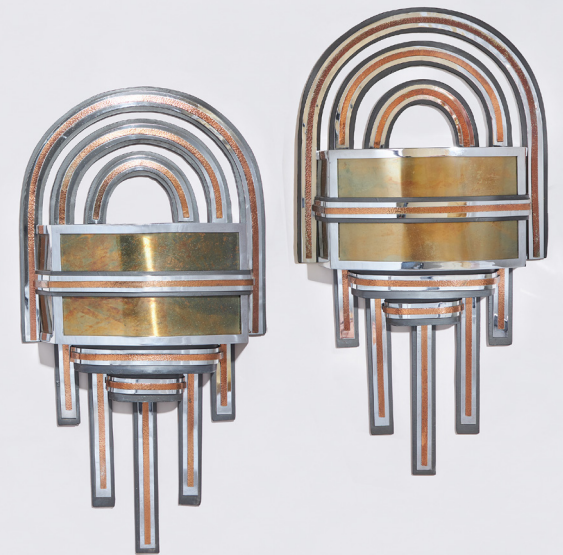

HOW TO FIND US

BEAR
10A New Street
Petworth
West Sussex
GU28 0AS

Tel. 01798 651 066 Email: info@bearpetworth.com

Opening hours: Monday to Saturday, 10am to 5pm

Anthony Redmile horn and polished aluminium mirror, 1970s,
73cm diameter, £2,850

Pair of large Art Deco tri-colour metal wall lights, France, c. 1940,
41cm wide x 80cm tall, £1,750

BEARPETWORTH.COM