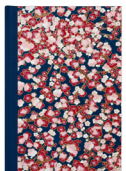

Orange Blossom

Pink Blossom

Photo album, 31 x 31cm, £66, and guest book, 22 x 22cm, £40

Pattern Cranes

Rolling Hills

Orange Blossom

Pattern Cranes

Pink Blossom