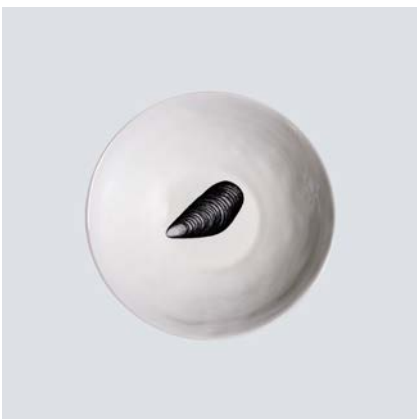

Lobster Bowl,
18.4cm, £20

Sardine Bowl,
18.4cm, £20

Prawn Bowl,
18.4cm, £20

Oyster Bowl,
18.4cm, £20

Mussel Bowl,
18.4cm, £20

Starfish Bowl,
18.4cm, £20

Scallop Nibbles Bowl,
14cm, £18

HOW TO ORDER