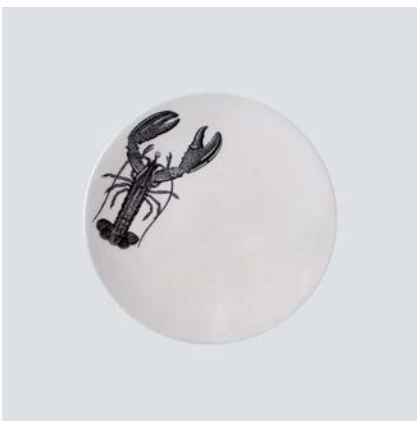

Sardines dinner set

Prawn dinner set

Side Plates

Oyster Side Plate,
21cm, £20

Octopus Side Plate,
21cm, £20

Crab Side Plate,
21cm, £20

Lobster Side Plate,
21cm, £20

Sardine Side Plate,
21cm, £20