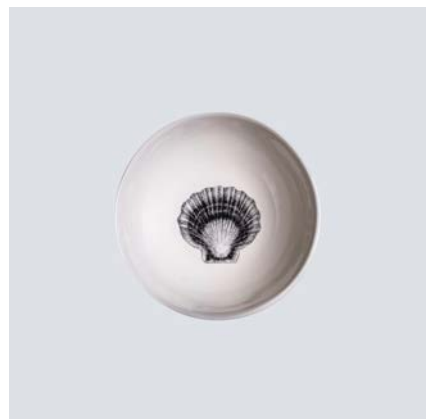

Lobster Bowl,
18.4cm, £20

Sardine Bowl,
18.4cm, £20

Prawn Bowl,
18.4cm, £20

Oyster Bowl,
18.4cm, £20

Mussel Bowl,
18.4cm, £20

Starfish Bowl,
18.4cm, £20

Scallop Nibbles Bowl,
14cm, £18

HOW TO ORDER